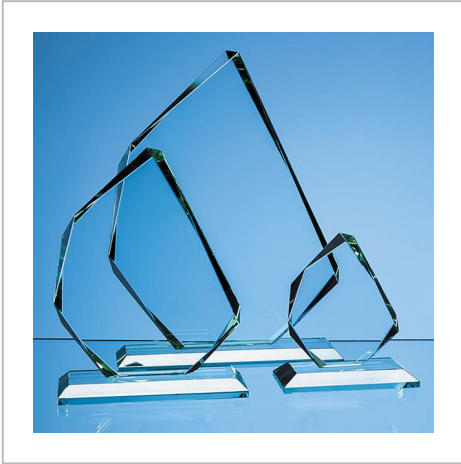

Jade Glass Facetted Ice Peak Award

28CM X 20.5CM X 15MM JADE GLASS FACETTED ICE PEAK
AWARD

METHOD	Engraved
PRINT AREA	H135, W110
MATERIAL	Glass
COLOURS	Jade
SIZE	H290, W210
AWARD PACKAGING	Foam Lined Boxes
WEIGHT	1.3KG
MOQ	1
CARTON QUANTITY	15
CARTON WEIGHT	20KG
CARTON DIMENSIONS	61cm x 46cm x 46cm