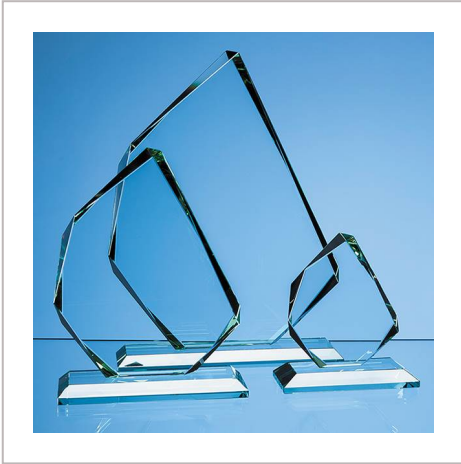

## Jade Glass Facetted Ice Peak Award

18.5CM X 15.5CM X 15MM JADE GLASS FACETTED ICE PEAK  
AWARD

METHOD	Engraved
PRINT AREA	H100, W80
MATERIAL	Glass
COLOURS	Jade
SIZE	H200, W150
AWARD PACKAGING	Foam Lined Boxes
WEIGHT	1.3KG
MOQ	1
CARTON QUANTITY	15
CARTON WEIGHT	20KG
CARTON DIMENSIONS	61cm x 46cm x 46cm