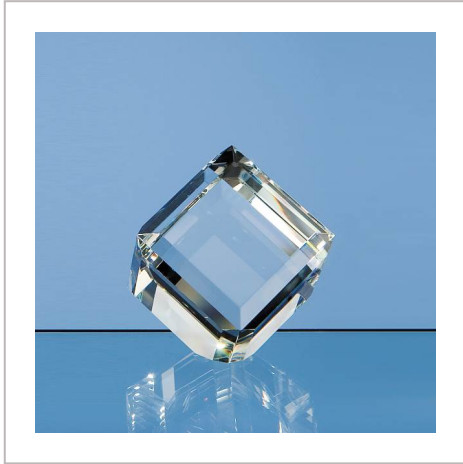

Optical Crystal Bevel Edged Cube

6CM OPTICAL CRYSTAL BEVEL EDGED CUBE

METHOD	Engraved
PRINT AREA	H40, W40
MATERIAL	Glass
COLOURS	Clear
SIZE	H80, W80
AWARD PACKAGING	Foam Lined Boxes
WEIGHT	1.3KG
MOQ	1
CARTON QUANTITY	15
CARTON WEIGHT	20KG
CARTON DIMENSIONS	61cm x 46cm x 46cm