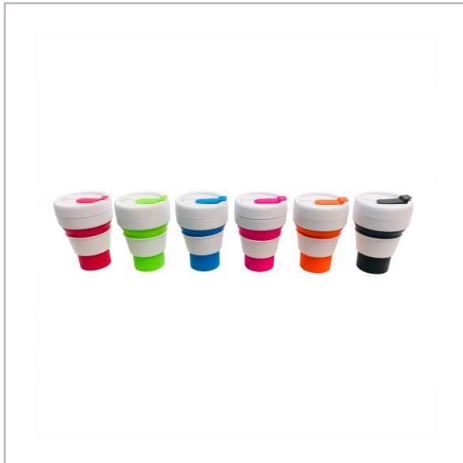

## Collapsible Cup

THE COLLAPSIBLE CUP IS THE ALTERNATIVE FOR A DISPOSABLE CUP FOR USE AT HOME, AT WORK OR ON THE GO! A BRANDABLE GRIP IS SUPPLIED AS STANDARD MEANING THAT YOU CAN USE THE COLLAPSIBLE CUP FOR BOTH HOT AND COLD DRINKS. SIMPLE USE, COLLAPSE AND STORE AWAY FOR FUTURE USE.